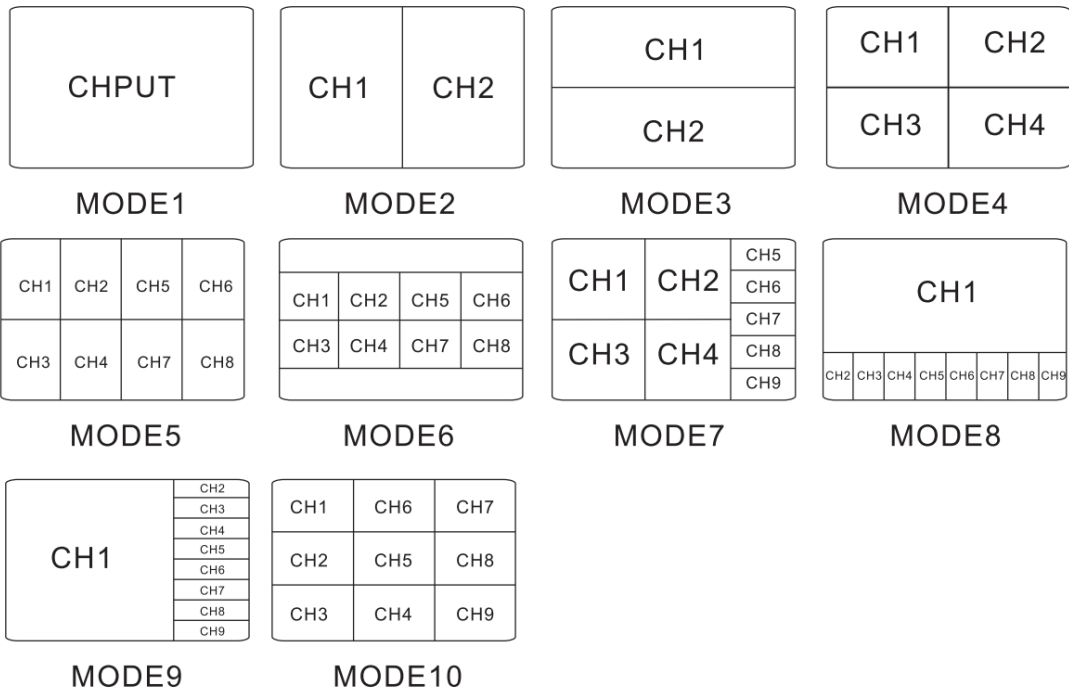

Specification

HDMI inputs	1080P 720P 1080I 1024X768 1366X768 ,, , etc
HDMI output	1080P60Hz
HDMI cables distance	≤15M AWG62 standard HDMI cable
Power	DC 12V/ 5W

Working modes:

MODE 1: Full screen (IN 1-9 seamless switching mode)

MODE 2&MODE 3: Two screen display mode (9 modes separately)

MODE 4: Four screen display mode (2 kinds display)

MODE 5&MODE 6: Eight screen display method

MODE 7: Four big screen, Five small screen(2 kinds display)

MODE 8 &MODE 9: One big and eight small

MODE 10: nine screen display mode